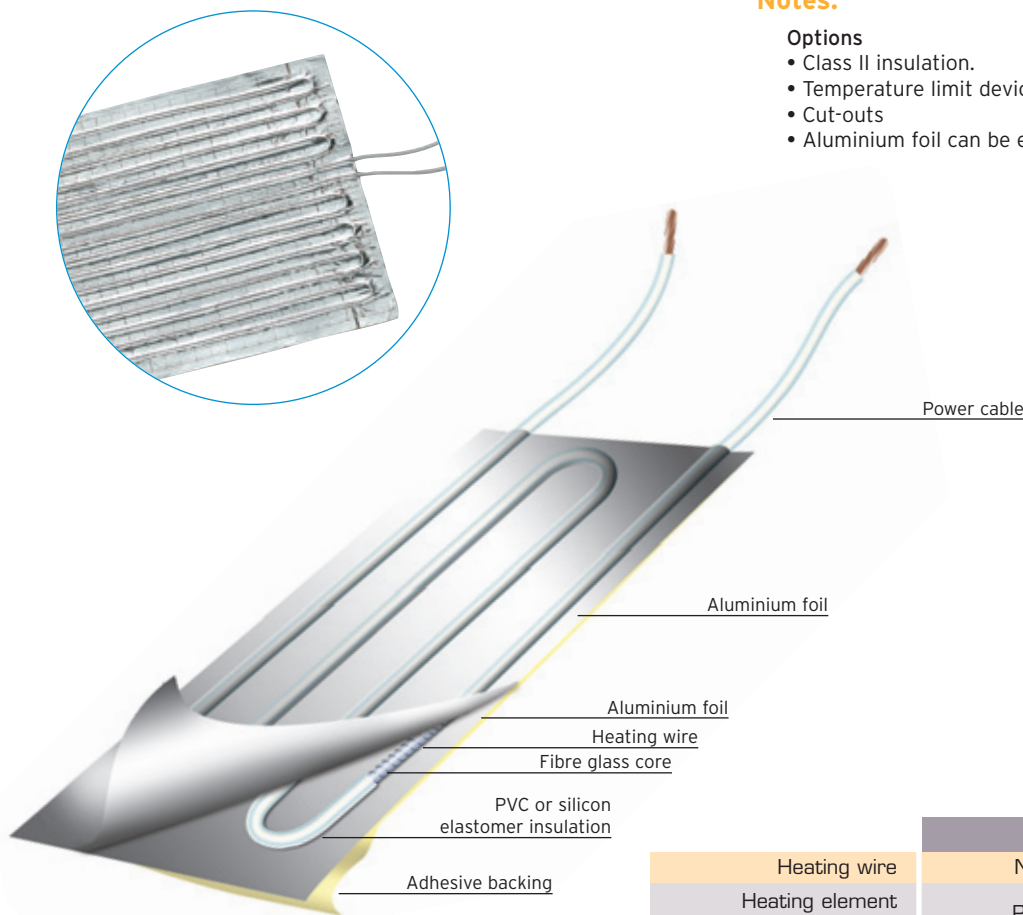

A Aluminium Heater Mats

Characteristics

- Takes up little space.
- Highly flexible.
- Rectangular shapes.
- Quick and easy to fit.
- Any voltage on request.
-  mats on request.
- Length of power cable: 1 m as standard.

Applications

Aluminium heater mats are used in many cases where large surfaces are to be heated and the power required is relatively low, for protecting against freezing or maintaining at temperatures up to + 80°C.

To ensure that these heating elements enjoy a long service life, we recommend using a control device.

Notes:

Options

- Class II insulation.
- Temperature limit device.
- Cut-outs
- Aluminium foil can be earthed.

| | Aluminium plates |
|---------------------------------|--------------------------------------|
| Heating wire | Nickel-Copper or Nickel-Chrome |
| Heating element insulation | PVC 105°C or silicon elastomer |
| Standard widths | 50, 100, 150, 200 and 400 mm |
| Thickness | ~ 3 mm (thicker at connection point) |
| Max.power | 0.25 W/cm ² |
| Permissible surface temperature | from - 60°C to + 110°C |
| Max. maintenance temperature | + 80°C |
| Tolerance | Power ± 10% |